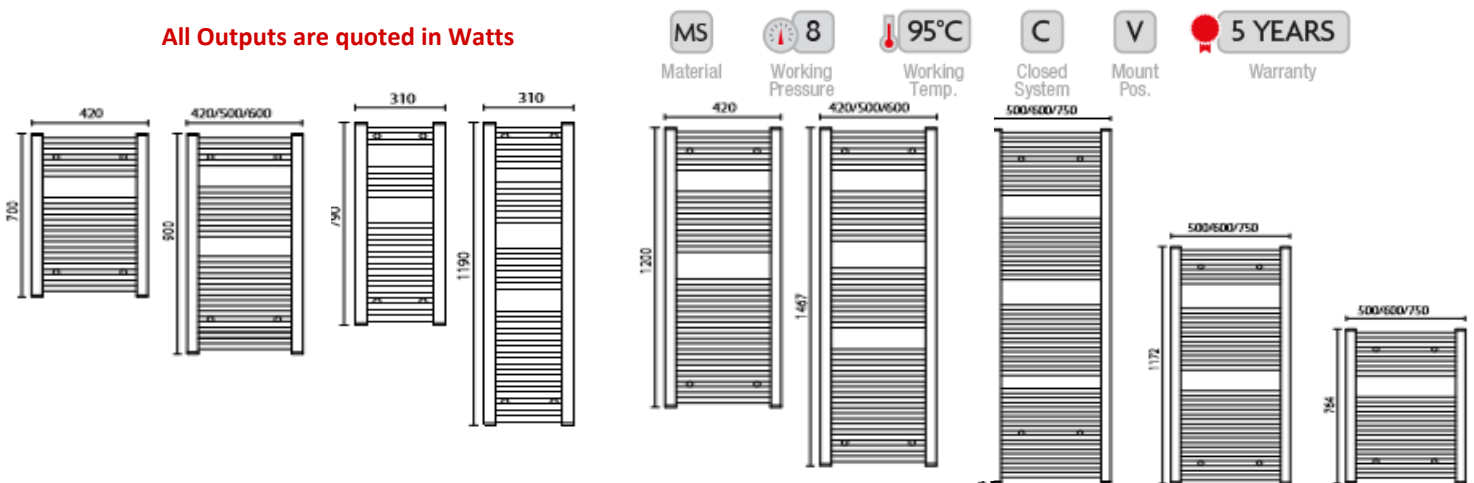

Holcombe Straight Towel Rail

Holcombe is a range of contemporary heated straight towel rails ideal for kitchens and bathrooms. With premium quality 25mm tubes, it provides an unbeatable combination of style and value.

Holcombe Straight Technical Information									
Width MM	Height MM	Depth MM	SensoHeat Code	Output $\Delta T 50^{\circ}C$	Output $\Delta T 60^{\circ}C$	Electric Output w	Available in		
							White	Chrome	Black
310	790	30	HTR379	270	338	150	✓	✓	-
	1195	30	HTR311	406	509	300	✓	✓	-
420	700	30	HTR470	306	383	150	✓	✓	-
	900	30	HTR490	393	493	300	✓	✓	-
	1200	30	HTR412	524	657	300	✓	✓	-
	1467	30	HTR414	619	776	400	✓	✓	-
500	764	30	HTR576	380	476	150	✓	✓	✓
	900	30	HTR590	448	561	300	✓	✓	-
	1172	30	HTR511	549	688	300	✓	✓	✓
	1467	30	HTR514	680	852	400	✓	✓	-
600	1750	30	HTR517	803	1006	600	✓	✓	✓
	764	30	HTR676	444	556	150	✓	✓	✓
	900	30	HTR690	523	655	300	✓	✓	-
	1172	30	HTR611	654	820	300	✓	✓	✓
750	1467	30	HTR614	810	1015	400	✓	✓	-
	1750	30	HTR617	954	1196	600	✓	✓	✓
	764	30	HTR776	540	677	on request	✓	✓	-
750	1172	30	HTR711	811	1016	on request	✓	✓	-
	1750	30	HTR717	1181	1480	on request	✓	✓	-

All Outputs are quoted in Watts

Fuel options available LPHW, Dual Fuel (LPHW with Electric Element) and Electric (Liquid filled Electric Control Only—to be installed with a 1/2" 3Bar Valve). Please contact us for further information.

Outputs quoted are based on mean water temperature of 80°C and a room temperature of 20°C (Delta T 60°C) or a mean water temperature of 70°C and a room temperature of 20°C (Delta T 50°C).

For other operating conditions apply the corrections factors below (apply to Delta T 60°C only)

Senso-Heat Service & Commitment

At Senso-Heat we are proud of our top quality products and are committed to provide the best quality of service to our customers from our highly trained dedicated team.

5°C	0.046	30°C	0.432	55°C	0.898
10°C	0.108	35°C	0.512	60°C	1.000
15°C	0.179	40°C	0.605	65°C	1.104
20°C	0.256	45°C	0.700	70°C	1.211
25°C	0.338	50°C	0.798	75°C	1.319

Northern Ltd, Alexander House, 197 Market Street, Tottington, Bury, BL8 3HF,
Tel. 01204 888330, Email: info@hurlstonesnorthern.com, Wwww.hurlstonesnorthern.supplies

Hurlstones

HURLSTONES
NORTHERN LTD
Distribution Products